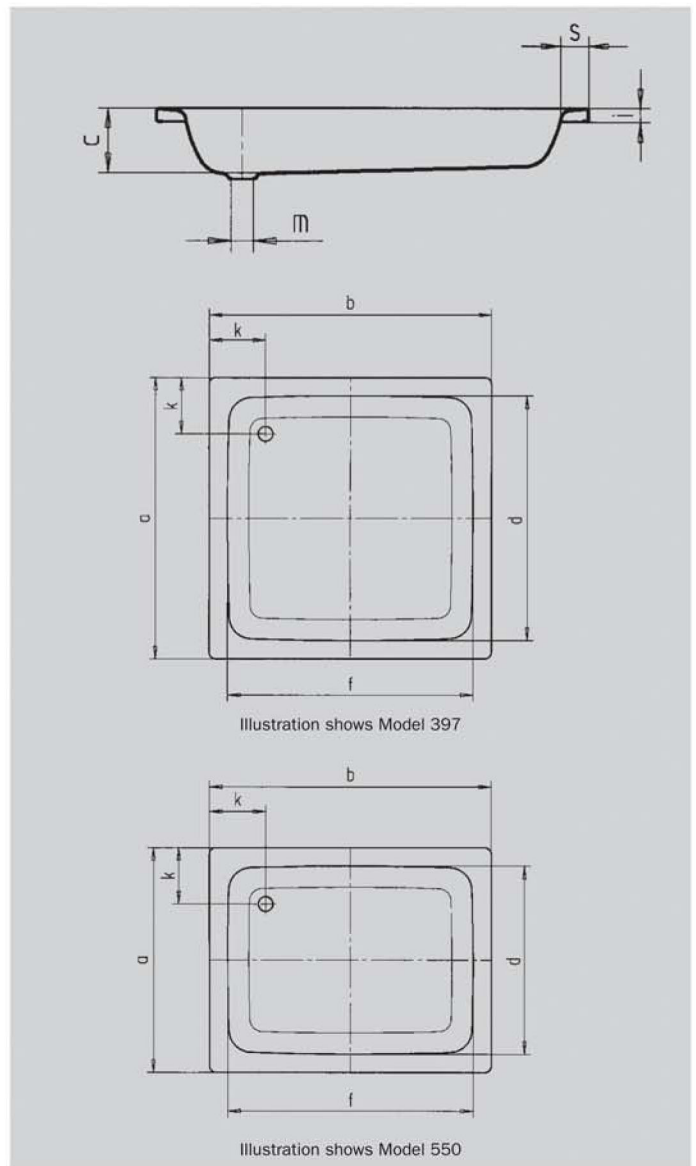

SANIDUSCH

- a classic among shower trays
- modern, clear design

30
YEARS GUARANTEE

Model No.		396
External length	a	900 mm
External width	b	900 mm
Depth	c	140 mm
Internal length	d	770 mm
Internal width	f	770 mm
Height of rim	i	32 mm
Distance tray edge to centre of drain hole	k	200 mm
Diameter of drain hole	m	52 mm
Width of rim	s	65 mm
Weight of the enamelled shower tray in kg		27