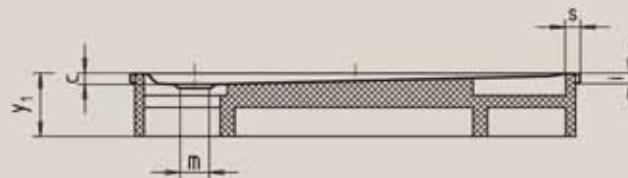

SUPERPLAN XXL

- exclusive, elegant design
- generous dimensions ideal for showering à deux
- shallow depth ideal for flush fitting and guarantees easy access

Illustration shows Mod. 412-2

30
YEARS GUARANTEE

Model no.		412
External length	a	1000
External width	b	1400
Depth	c	43
Internal length	d	870
Internal width	f	1270
Height of rim	i	32
Distance tub edge to centre of drain hole	k	200
Diameter of drain hole	m	90
Width of rim	s	65
Height with support	y ₁	135