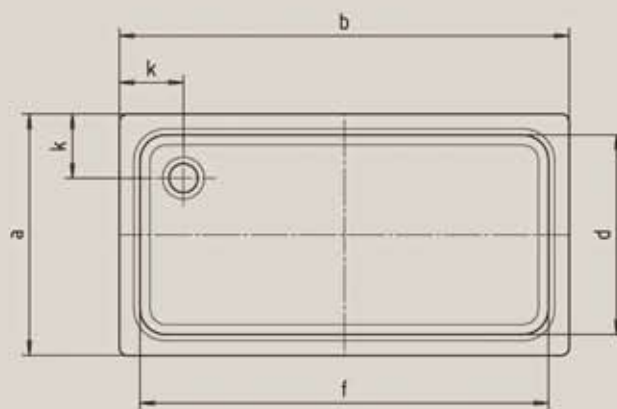

SUPERPLAN XXL

- exclusive, elegant design
- generous dimensions ideal for showering à deux
- shallow depth ideal for flush fitting and guarantees easy access

Illustration shows Mod. 412-2

30
YEARS GUARANTEE

Model no.		412
External length	a	1000
External width	b	1400
Depth	c	43
Internal length	d	870
Internal width	f	1270
Height of rim	i	32
Distance tub edge to centre of drain hole	k	200
Diameter of drain hole	m	90
Width of rim	s	65
Height with support	y ₁	135