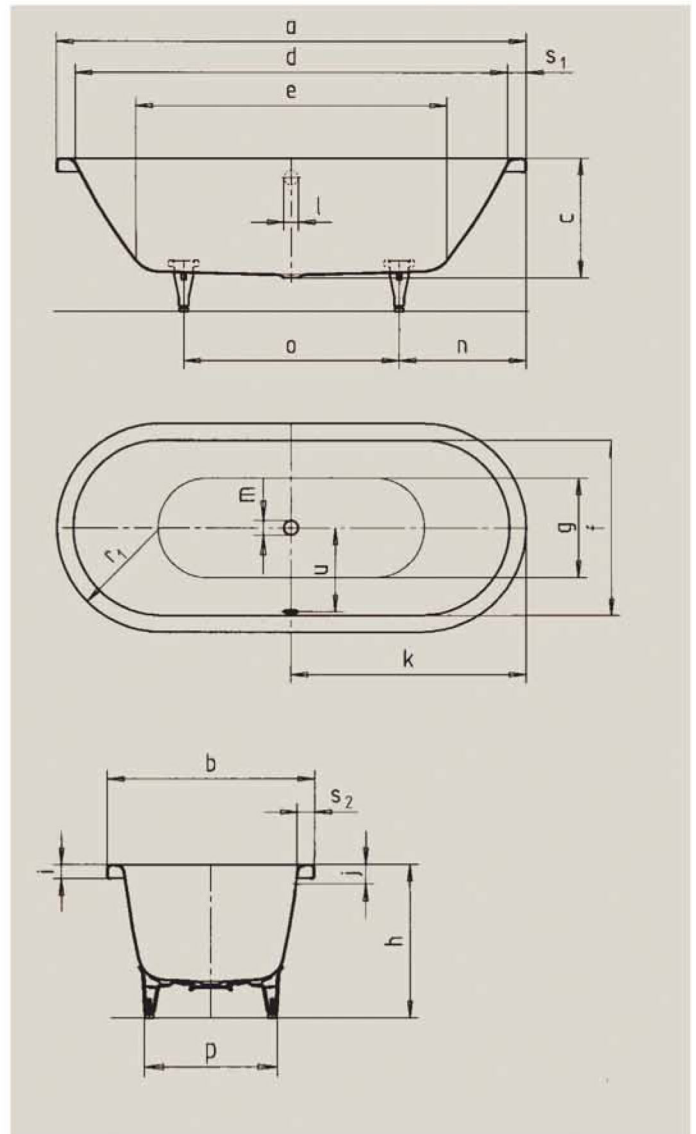

CENTRO DUO OVAL

- puristic simplicity and unpretentious elegance are what distinguish these bathtubs
- bathing with a friend: two identical back rests and centrally positioned outlet
- oval exterior contour is ideal for a free-standing position also

30
YEARS GUARANTEE

Model no.		127	128
External length	a	1700	1800 mm
External width	b	750	800 mm
Depth	c	470	470 mm
Internal length (top)	d	1580	1680 mm
Internal length (bottom)	e	1130	1230 mm
Internal width (top)	f	630	680 mm
Internal width (bottom)	g	510	560 mm
Height with feet	h	605-640	595-630 mm
Height of rim	i	50	50 mm
Distance top edge to centre of overflow hole	j	70	70 mm
Distance tub edge to centre of drain hole	k	850	900 mm
Diameter of overflow hole	l	52	52 mm
Diameter of drain hole	m	52	52 mm
Distance foot end of tub edge to centre of base	n	560	600 mm
Distance between the feet	o	580	600 mm
Max. width of feet	p	465	540 mm
Distance tub edge to drilled hole in the middle	pa	850	900 mm
Max. overhang	pb	146	146 mm
Radius	r ₁	375	400 mm
Width of rim (lengthwise; foot end)	s ₁ ; s ₂	60; 60	60; 60 mm
Distance between centre holes	u	307	332 mm
Water volume** in litres		156	195