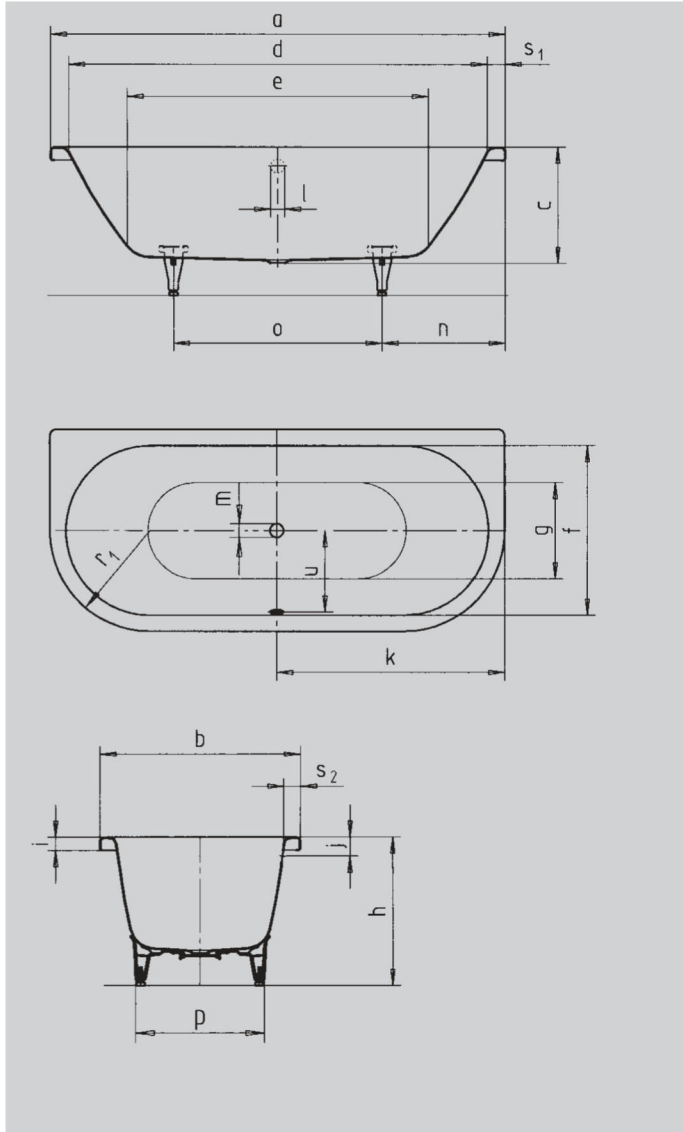

CENTRO DUO 2

- puristic simplicity and unpretentious elegance are what distinguish these bathtubs
- bathing with a friend: two identical back rests and centrally positioned waste
- made of Kaldewei steel enamel 3.5 mm

30
YEARS GUARANTEE

Model No.		131	135
External length	a	1700	1800 mm
External width	b	750	800 mm
Depth	c	470	470 mm
Internal length (top)	d	1580	1680 mm
Internal length (bottom)	e	1130	1230 mm
Internal width (top)	f	630	680 mm
Internal width (bottom)	g	510	560 mm
Height with feet	h	605-640	595-630 mm
Height of rim	i	50	50 mm
Distance top edge to centre of overflow hole	j	70	70 mm
Distance tub edge to centre of drain hole	k	850	900 mm
Diameter of overflow hole	l	52	52 mm
Diameter of drain hole	m	52	52 mm
Distance foot end of tub edge to centre of foot	n	560	600 mm
Distance between the feet	o	580	600 mm
Max. width of feet	p	465	540 mm
Radius	r ₁	375	400 mm
Width of rim (foot end; lengthwise)	s ₁ ; s ₂	60; 60	60; 60 mm
Distance between centre holes	u	307	332 mm
Water volume** in litres		156	195
Weight of the enamelled bath tub in kg		52	53
Anti-slip		Ø 435	Ø 435 mm
Full anti-slip		900 x 300	900 x 300 mm