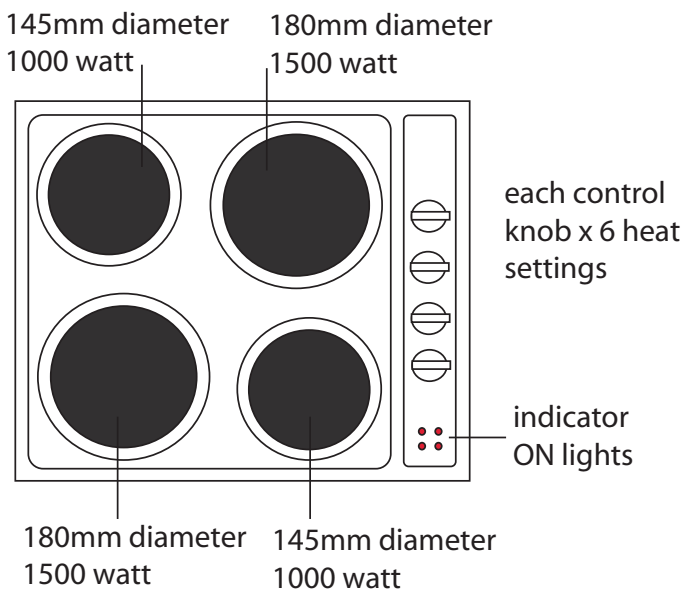

OE60W cooktop

code OE60W
ID180906

60cm electric, four solid-plate cooktop

NB: cutout — 560mmW x 480mmD

OVERALL DIMENSIONS	580mmW x 500mmD
CUTOUT	560mmW x 500mmD x 50mmH
PACKAGED DIMENSIONS	130mm x 520mm x 565mm
GROSS VOLUME	0.045m³
NET WEIGHT	11kg
GROSS WEIGHT	12.2kg
ELECTRICAL SUPPLY	240 volt, 50 Hz
ELECTRICAL CONNECTION	hard wired, single phase
ELEMENT WATTAGE	2 x 1500 watt 2 x 1000 watt
TOTAL WATTAGE	5000 watt
CURRENT	21 amps
PLEASE NOTE	the cooktop must be hardwired
SAFETY	four indicator ON lights, thermal overload protection
SUPPLIED	clips, seal, instructions for installation, operation and maintenance

PLAN

OPTIONS

cast-iron griddle plates

omega