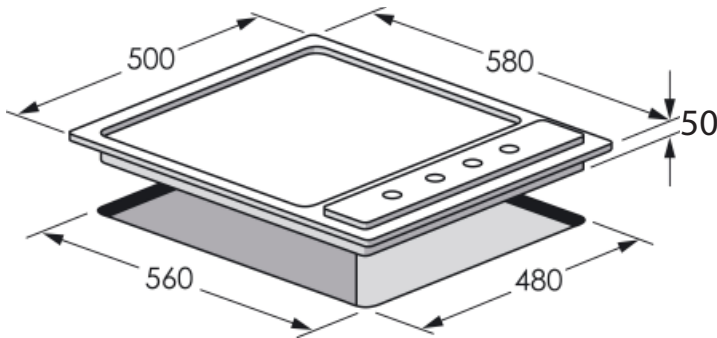

STAINLESS STEEL GASKETS —

surrounding each round cooking plate, a stainless steel gasket secures the cast-iron to the hob — no seepage

EASY INSTALLATION

Having only a 45mm displacement into the benchtop, an oven or dishwasher can be installed directly beneath. Drawers or cupboard space is not compromised.

optional griddle plates

round
9376

rectangular
9379

omega

OE60W cooktop

code OE60W
ID180906

60cm electric, four solid-plate cooktop

NB: cutout — 560mmW x 480mmD

OVERALL DIMENSIONS	580mmW x 500mmD
CUTOUT	560mmW x 500mmD x 50mmH
PACKAGED DIMENSIONS	130mm x 520mm x 565mm
GROSS VOLUME	0.045m ³
NET WEIGHT	11kg
GROSS WEIGHT	12.2kg
ELECTRICAL SUPPLY	240 volt, 50 Hz
ELECTRICAL CONNECTION	hard wired, single phase
ELEMENT WATTAGE	2 x 1500 watt 2 x 1000 watt
TOTAL WATTAGE	5000 watt
CURRENT	21 amps
PLEASE NOTE	the cooktop must be hardwired
SAFETY	four indicator ON lights, thermal overload protection
SUPPLIED	clips, seal, instructions for installation, operation and maintenance