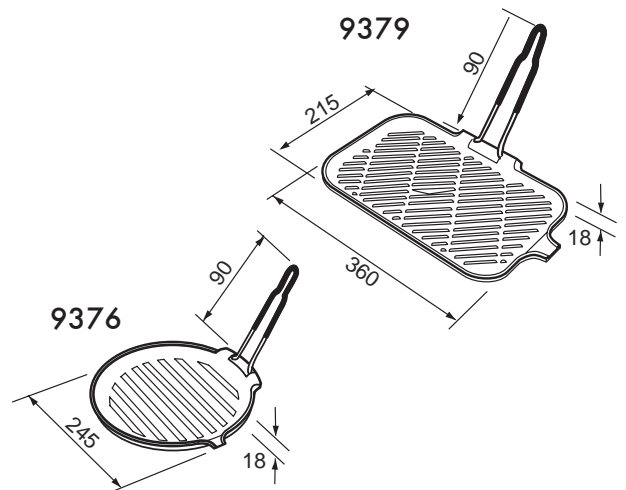

OPTIONS

cast-iron griddle plates